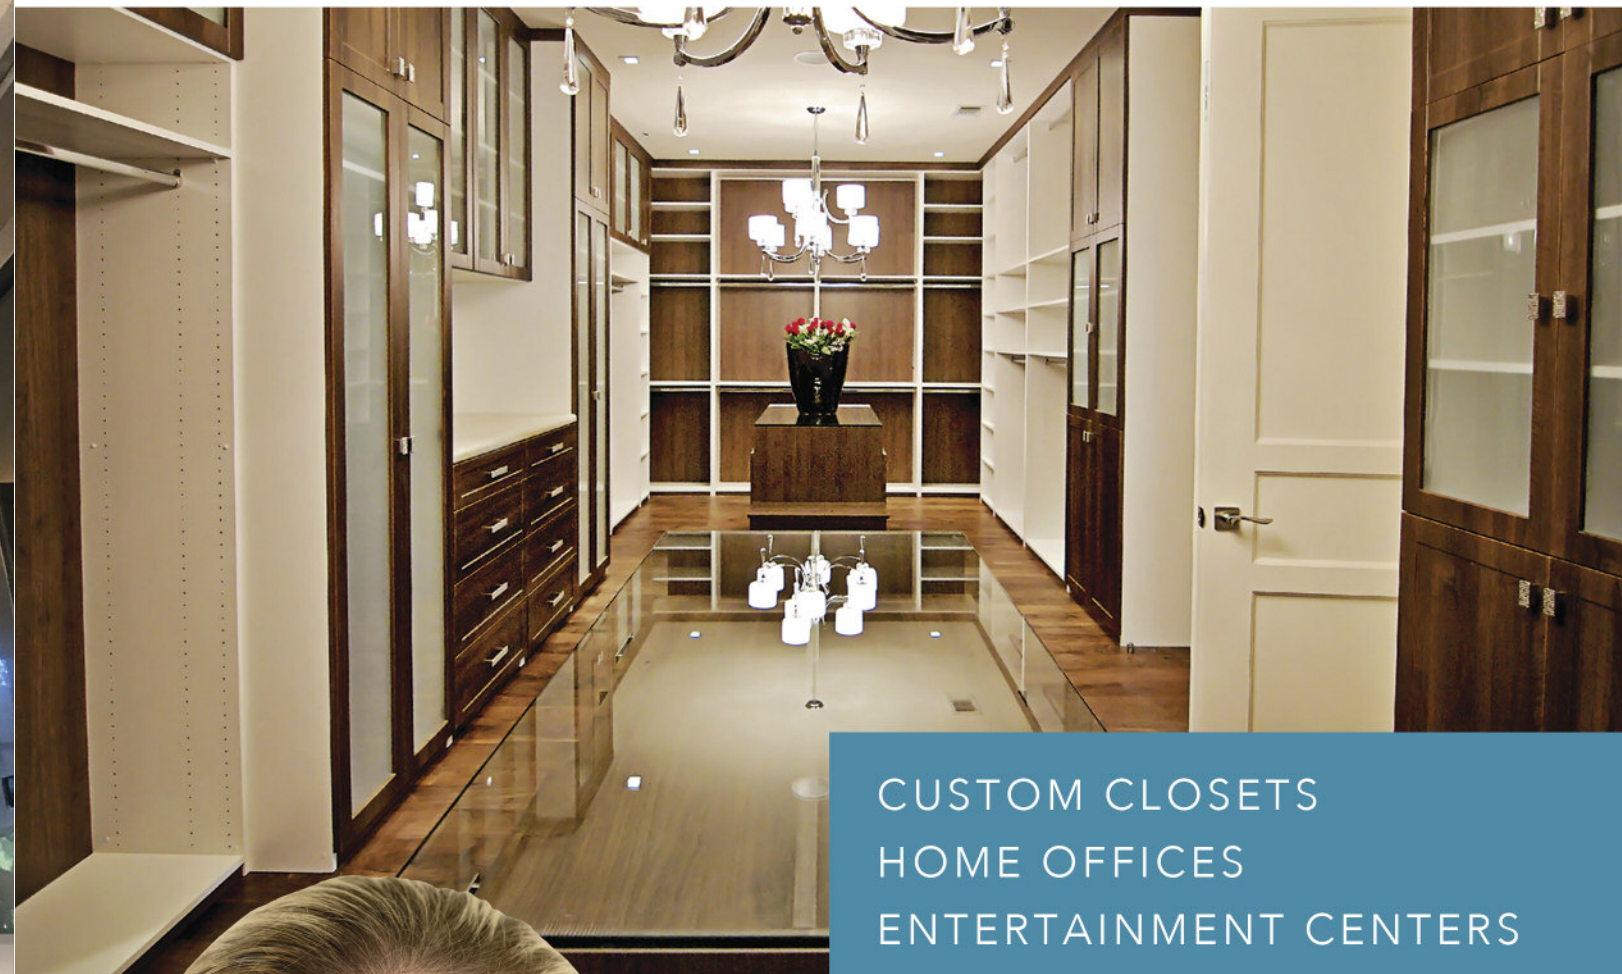

EXOTIC

WALL FINISHES AND DESIGN

305.801.2581

venetianman@live.com

CUSTOM CLOSETS
HOME OFFICES
ENTERTAINMENT CENTERS
PANTRIES
GARAGE SYSTEMS & MORE

"Bringing Walls & Ceilings to Life"

The goal is to leave your walls and ceilings looking sexy. We are top experts in a number of decorative wall finishes including Marmorino, Venetian Plaster, Faux Finishes, Lime Paint and Lime Washes from Matte to texture finishes all the way to shiny finishes and more.