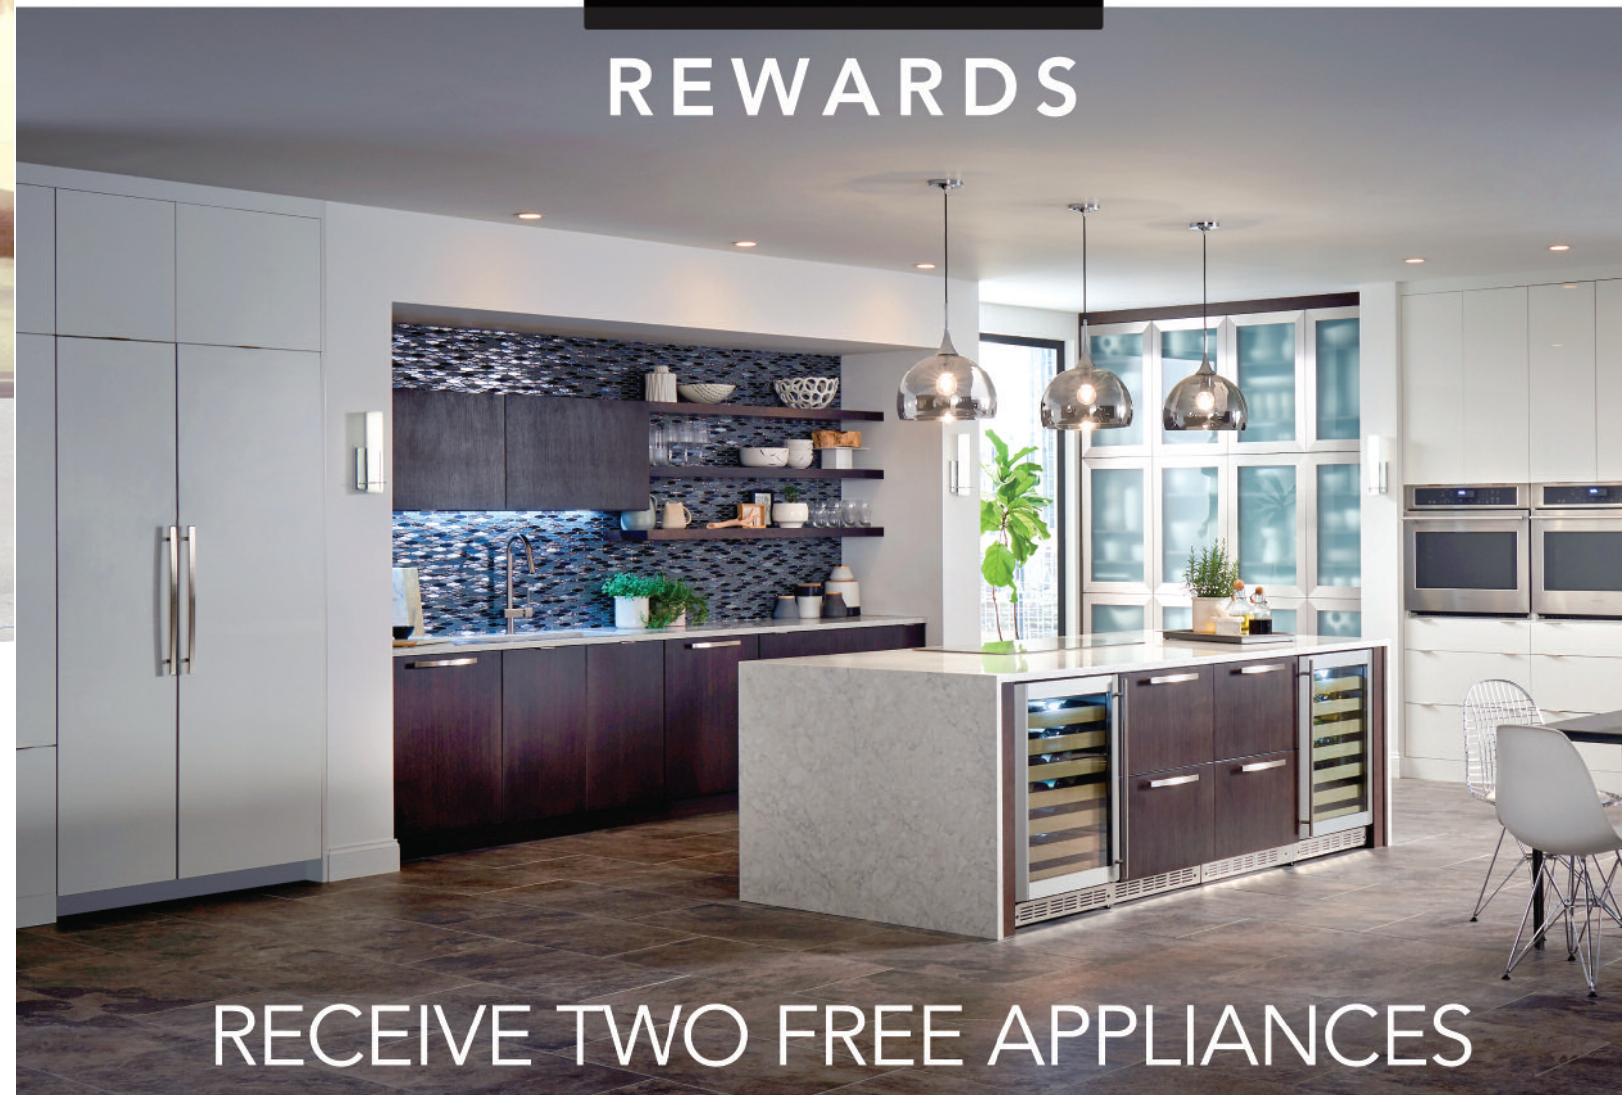

- RETAIL & DESIGNERS -

60 S. Federal Highway, Boca Raton

561.394.0656

ELEVATE EVERYTHING™

MONOGRAM

REWARDS

RECEIVE TWO FREE APPLIANCES

OR UP TO